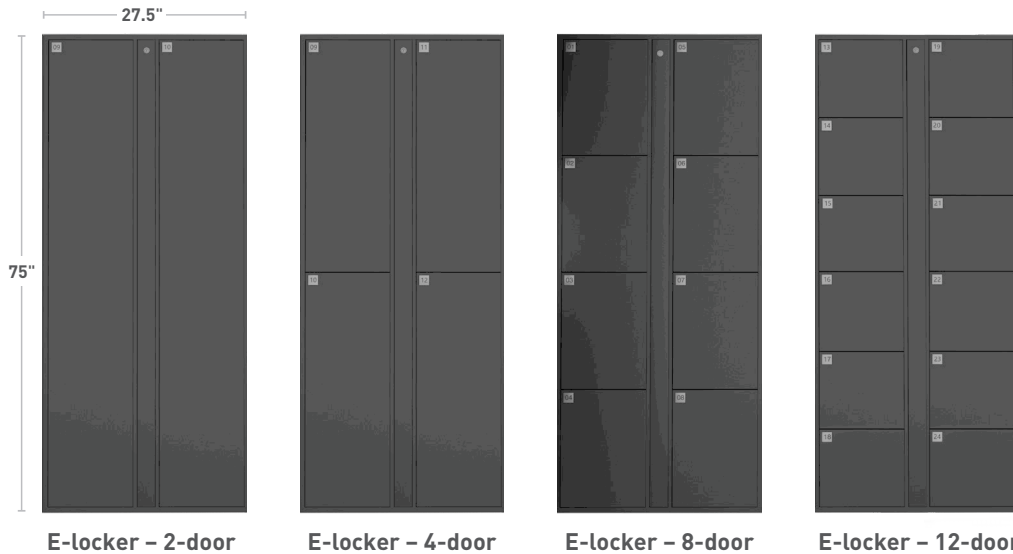

# [ E-LOCKERS CONFIGURATIONS

## Storage Cabinets

- Cabinets are 75" high and 27.5" wide
- Depths available: 12", 18" and 24"
- All doors are 12" wide

## Access Kiosk

- 12-inch colour LCD touchscreen interface with PC-based software
- Multiple languages available with voice-over prompts
- Power 120V AC, 10A/12V DC
- Each access kiosk can control up to 64 compartments
- Custom monitoring available
- Access options available: **Card swipe, RFID reader, Credit/Debit card or PIN and/or access code entry**
- Access methods customized to specific customer application
- Fully alarmed, easily connects to existing alarm systems
- Reporting, email reminder and notification available